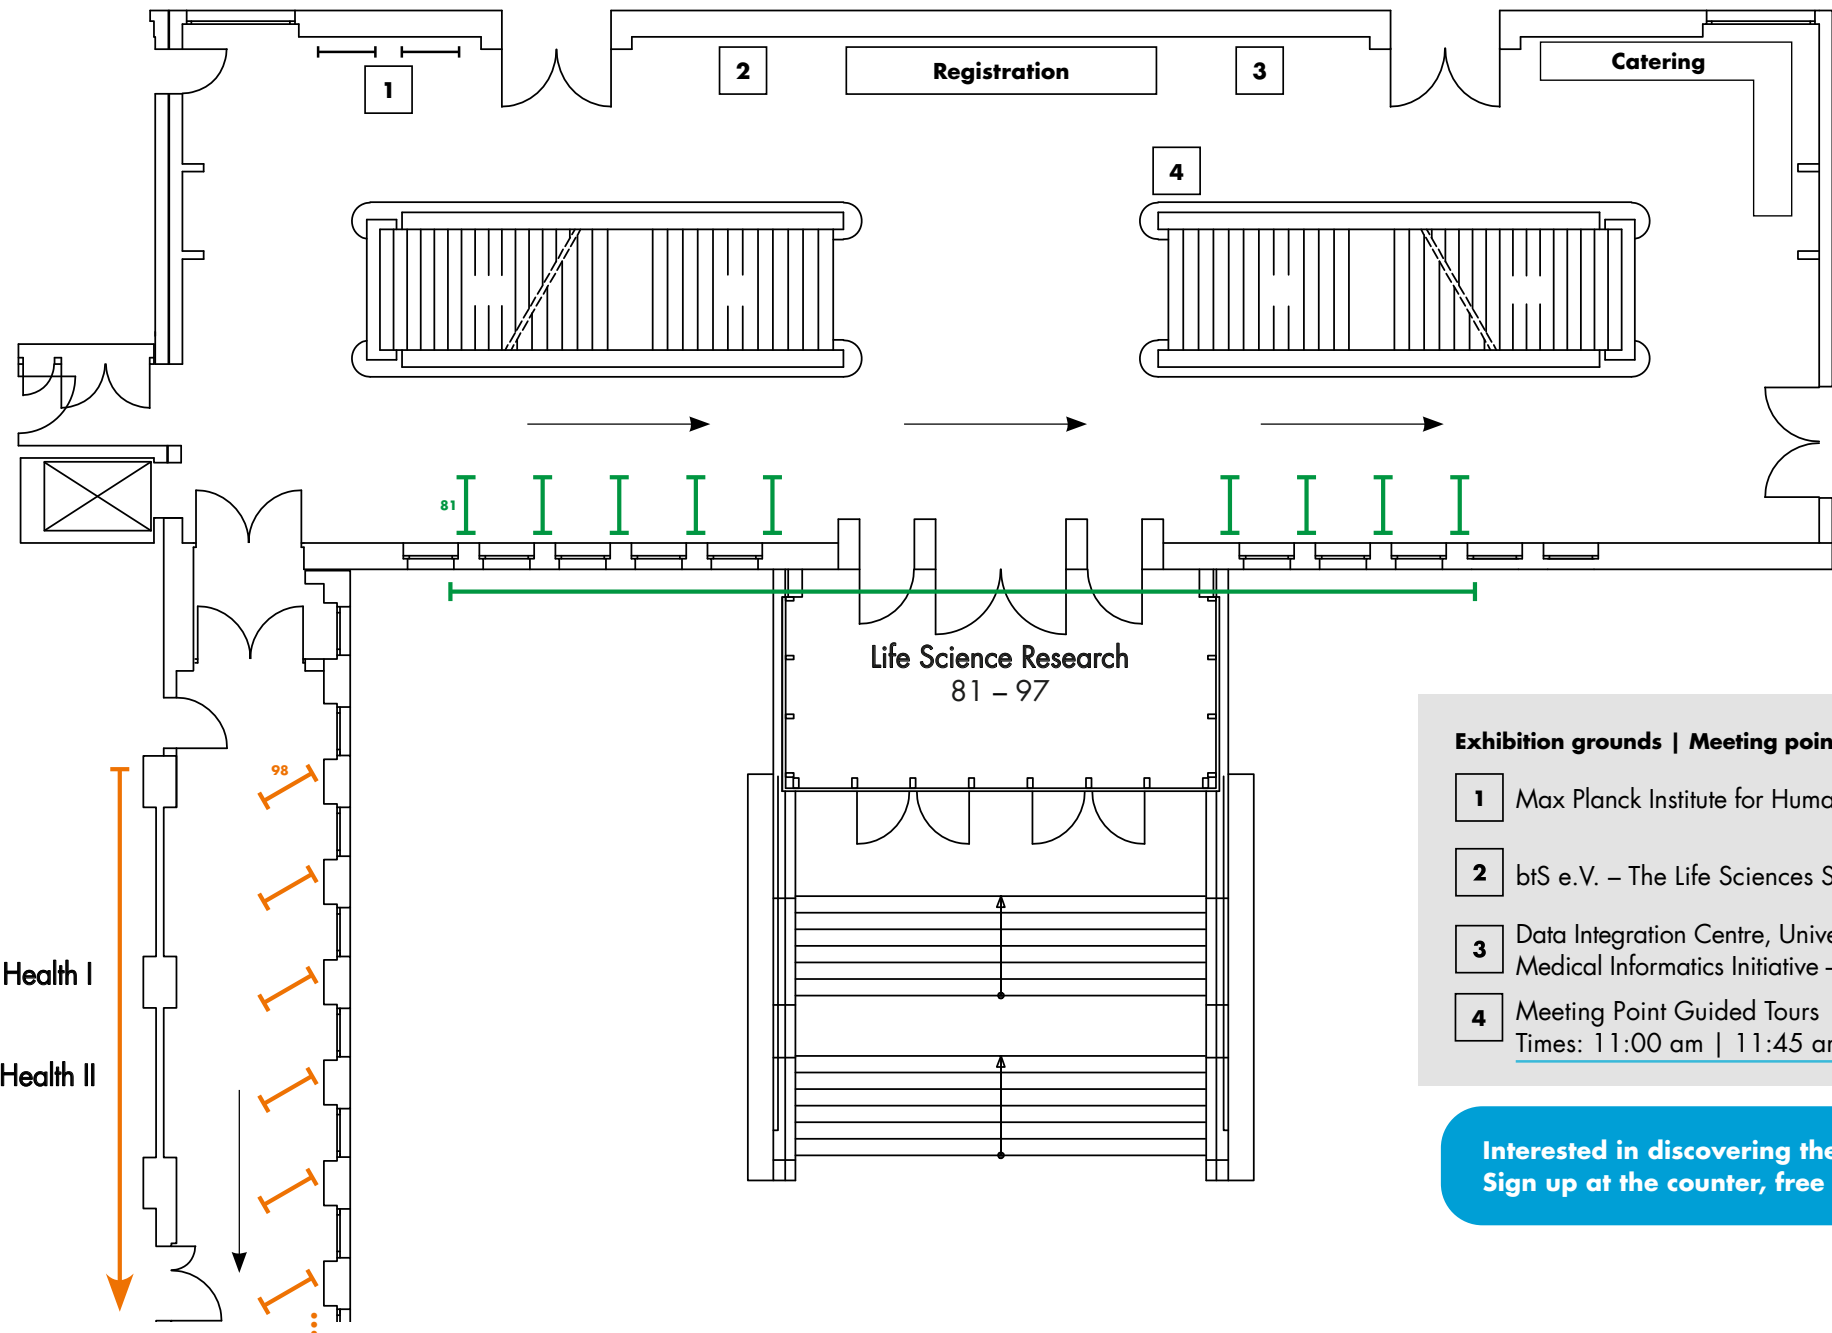

Upper Floor

Ground Floor

Exhibition grounds | Meeting points:

- 1** Max Planck Institute for Human Cognitive and Brain Sciences
- 2** btS e.V. – The Life Sciences Student Initiative
- 3** Data Integration Centre, University of Leipzig Medical Center | Medical Informatics Initiative – MII-Academy
- 4** Meeting Point Guided Tours | Leipzig Medical Biobank
Times: [11:00 am](#) | [11:45 am](#) | [12:30 pm](#)

Interested in discovering the Biobank spontaneously?
Sign up at the counter, free slots are still available!

Base Level