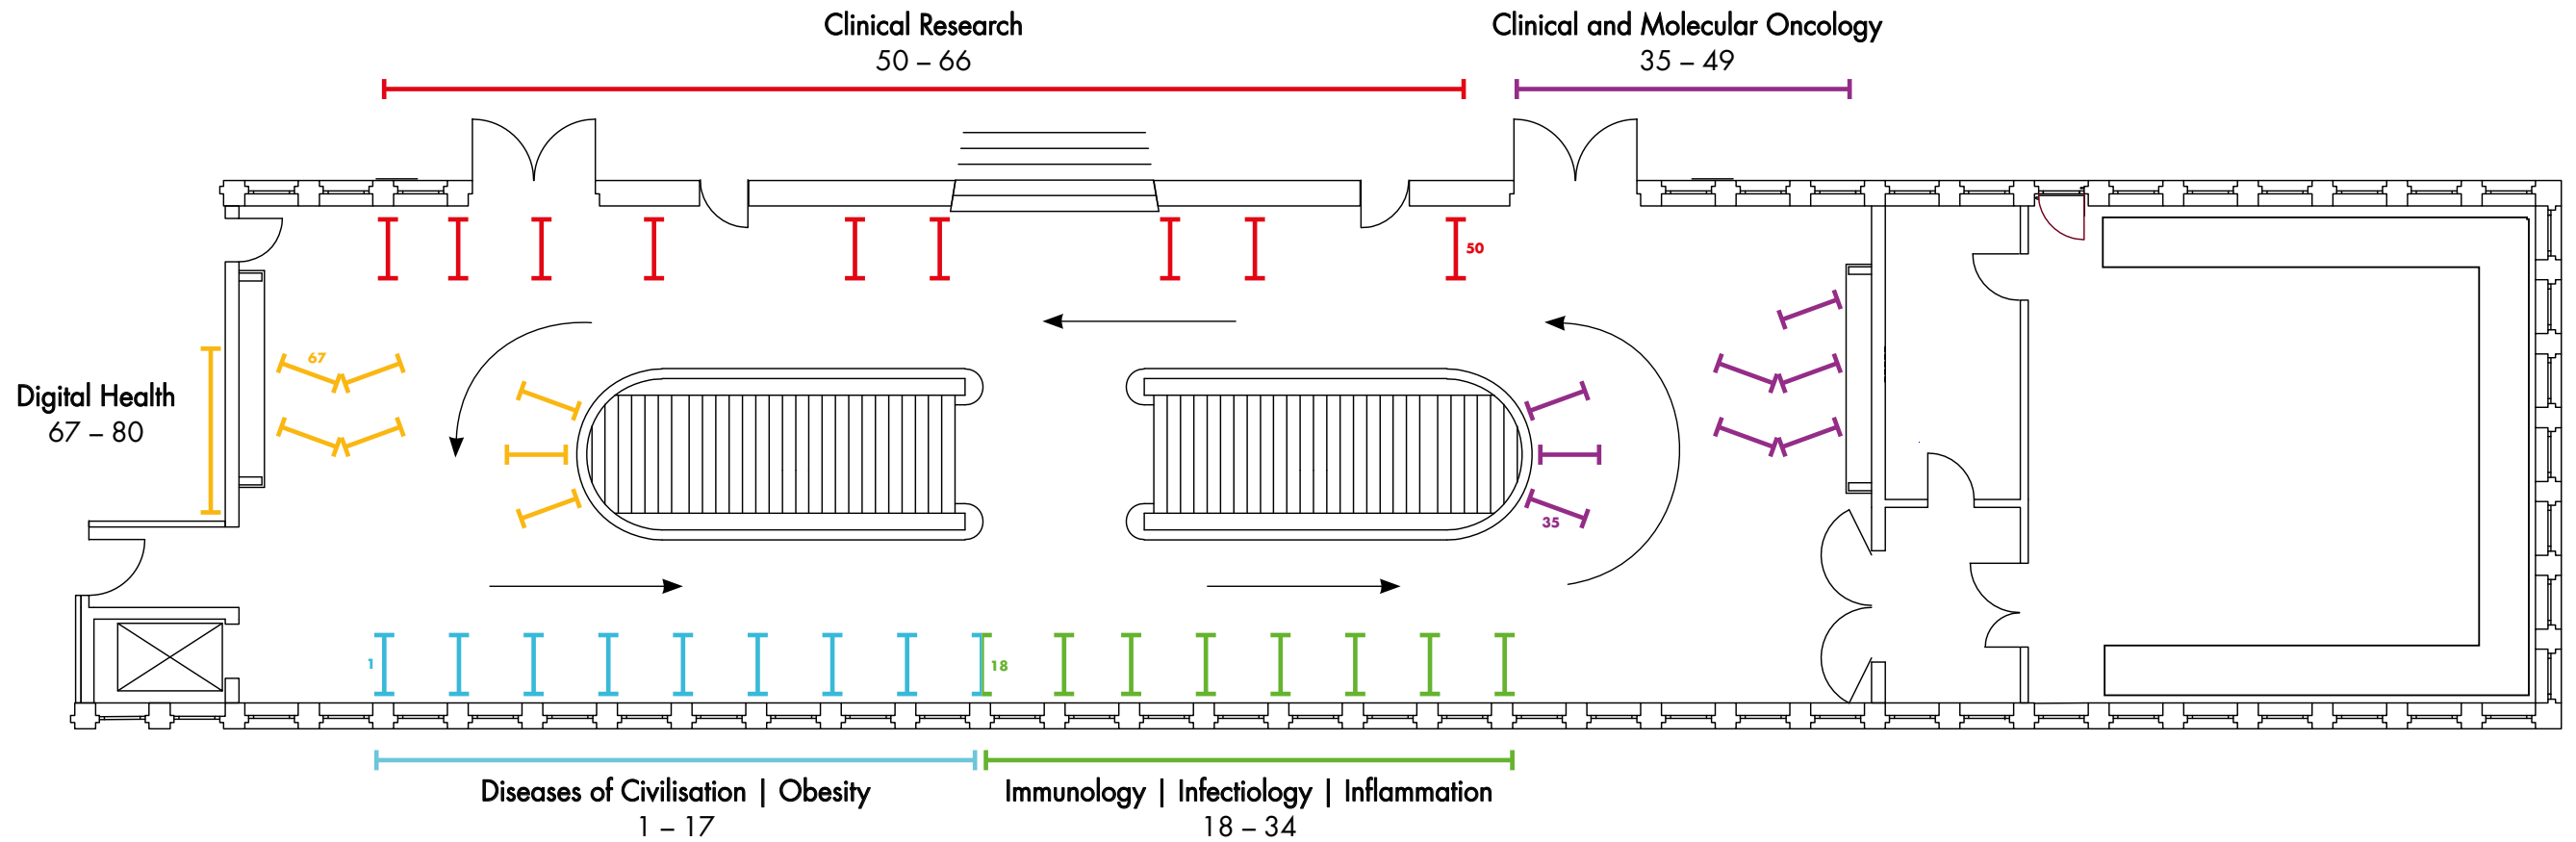

Upper Floor

Ground Floor

Exhibition grounds | Meeting points:

- 1** Max Planck Institute for Human Cognitive and Brain Sciences
- 2** btS e.V. – The Life Sciences Student Initiative
- 3** Data Integration Centre, University of Leipzig Medical Center | Medical Informatics Initiative – MII-Academy
- 4** Meeting Point Guided Tours | Leipzig Medical Biobank
Times: [11:00 am](#) | [11:45 am](#) | [12:30 pm](#)

Interested in discovering the Biobank spontaneously?
Sign up at the counter, free slots are still available!

Base Level